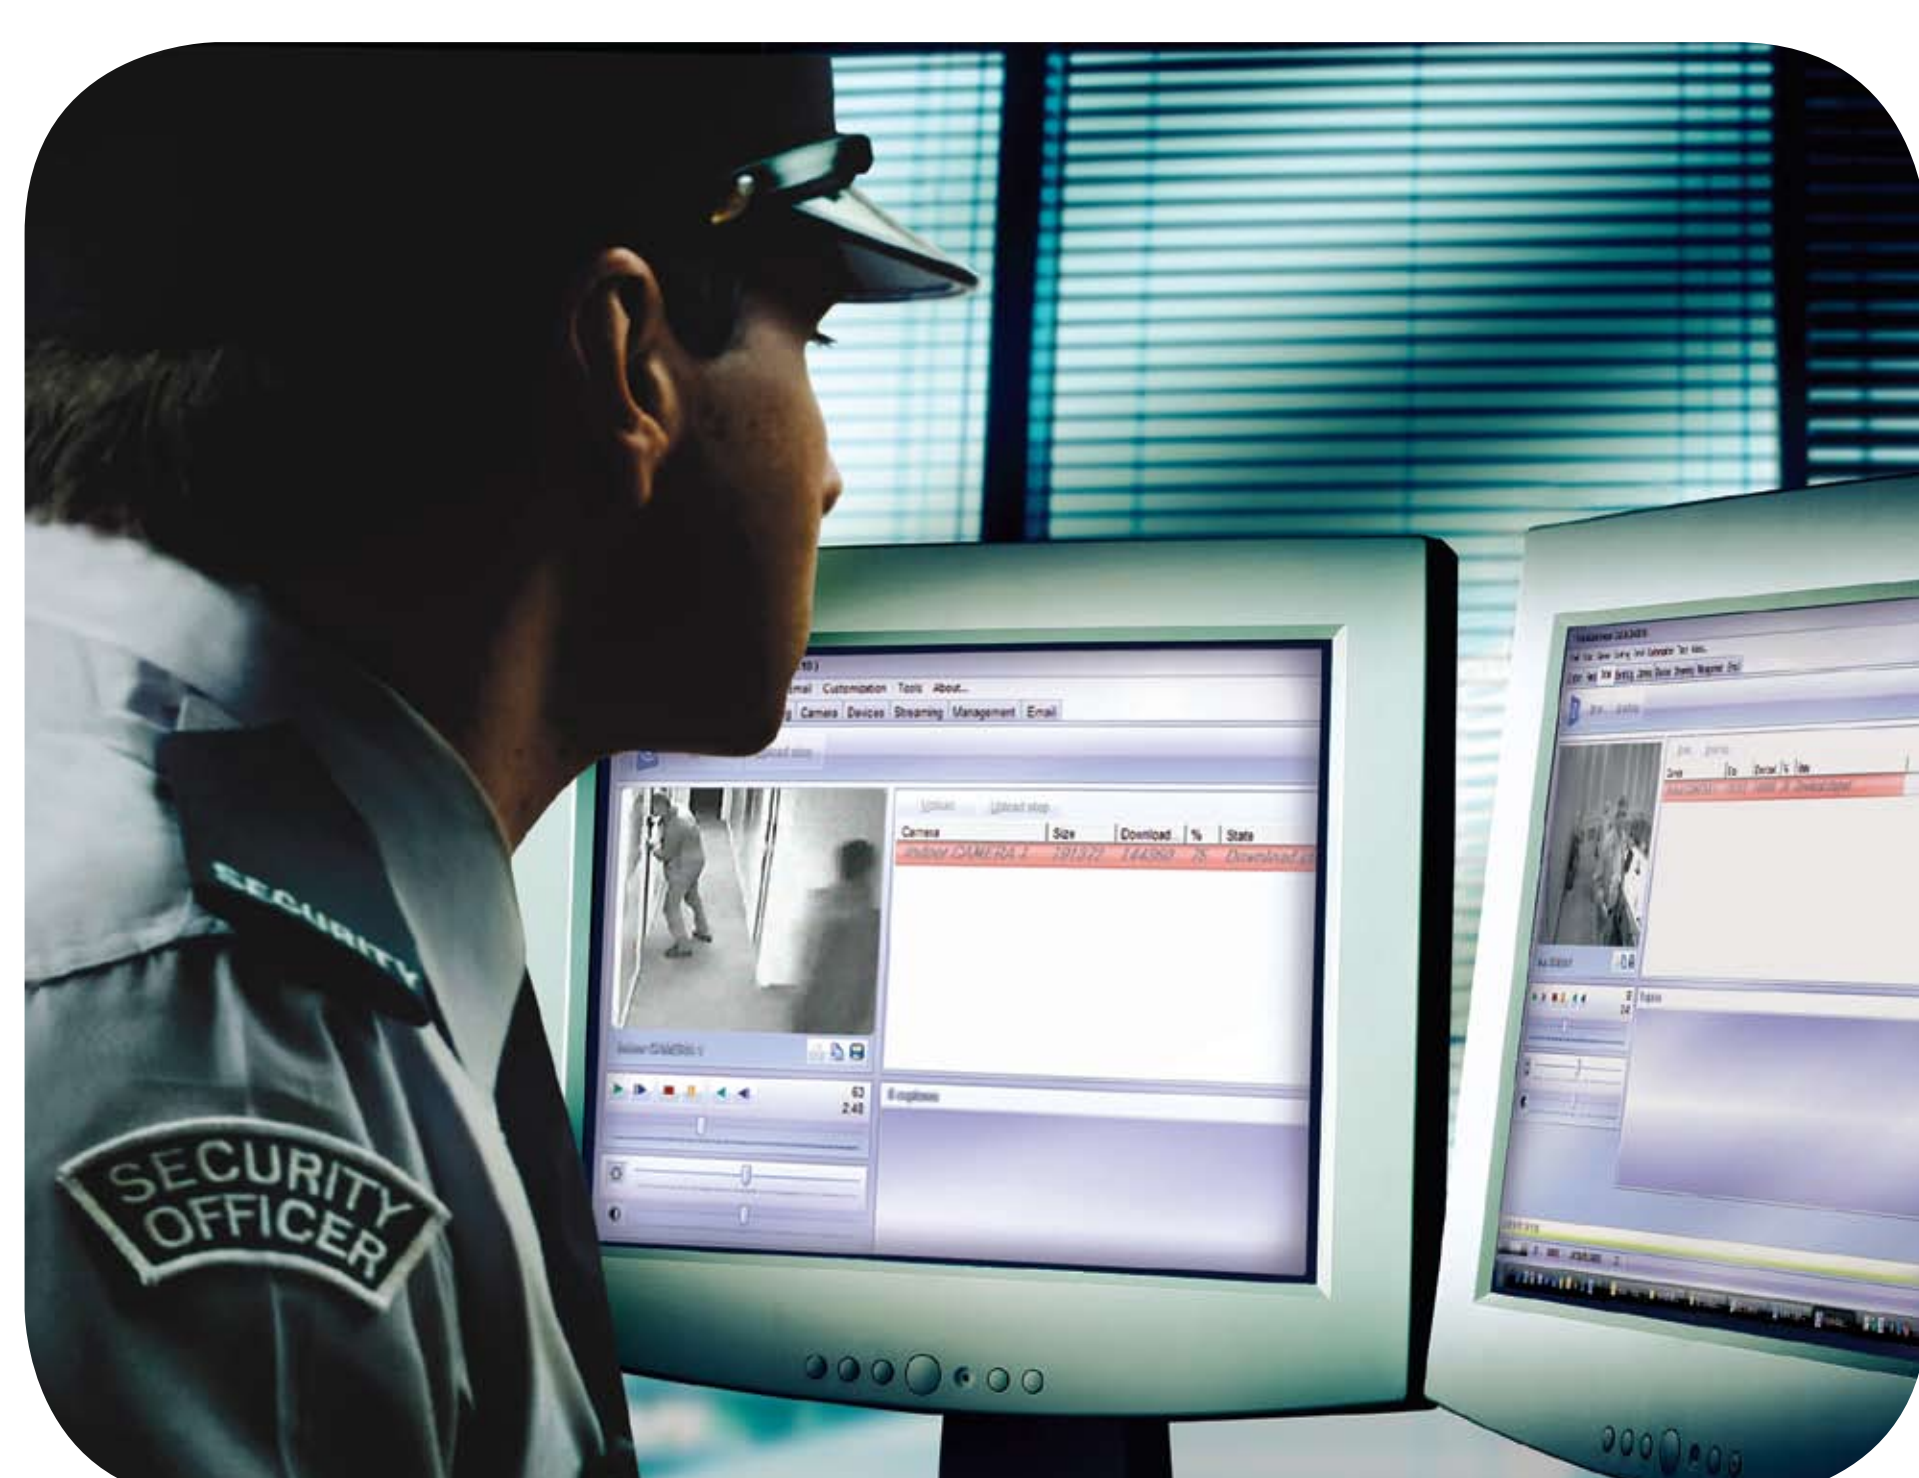

# Video and 2-Way Voice over the Cell Network

**MotionViewer™**

PIR motion sensor

Digital camera

Illuminators

MotionViewer sends  
10 second clip of intrusion  
to Central Station

SIM card  
inside panel

**Videofied XL Panel**

Transmission  
of Video and  
2-Way Voice  
from the panel  
to the Central  
Station over the  
cell network

Central Station operator  
sees video of intrusion using  
2-Way Voice to issue challenge

Priority Police Response  
to video verified alarms