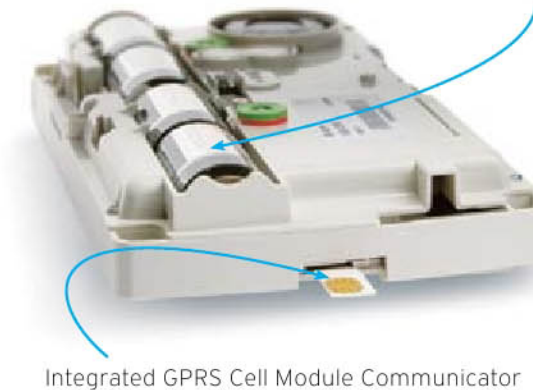

Integrated GPRS Cell Module Communicator

Applications

- **Copper Theft**
- **Vacant Buildings**
- **Storage Trailers**
- **Rooftop Air Conditioners**
- **Oil Field Assets**
- **Construction Sites**
- **Cell Towers**
- **Temporary Buildings**
- **Commercial Property**
- **Agriculture**
- **Shipping Containers**