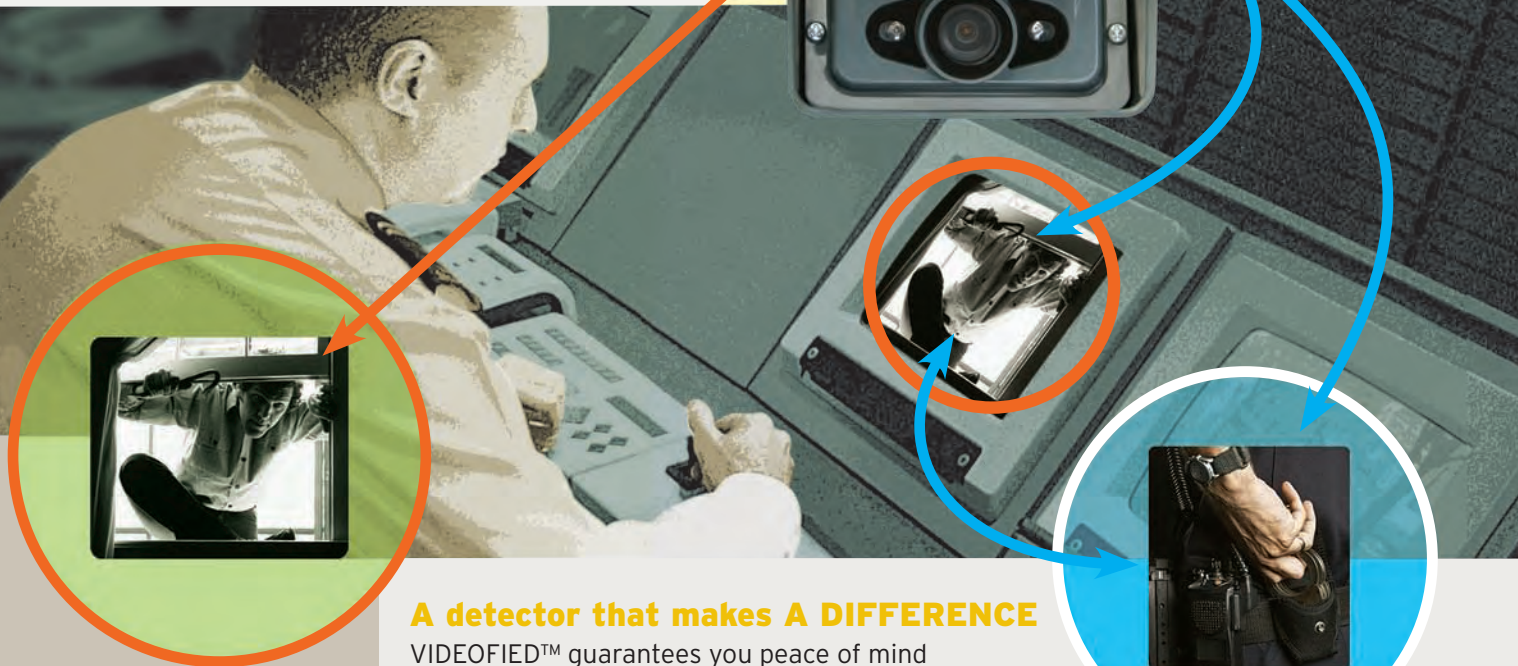

Guarantee protection for your home,
business and other locations.

VIDEOFIED™ gives you:

- > Quick response
- > Better security
- > Added value

A detector that makes A DIFFERENCE

VIDEOFIED™ guarantees you peace of mind
and security for your assets.

VIDEOFIED™ is a deterrent system!

Today, **there is a burglary every 2 minutes**, and that's not counting robberies and hold-ups! Don't wait for crooks to break your doors and windows: the VIDEOFIED™ system protects and deters **BEFORE** the break-in occurs!

If intruders attempt to enter your property via your yard, terrace or garden, **VIDEOFIED™ cameras will detect their presence**, film them and notify your monitoring station of the danger and the reality of the intrusion. Sirens and outdoor sirens with flashing lights are other deterrence features of the alarm system.

By creating a surprise effect, the triggering of the sirens will deter the intruders and alert your neighbors.

The siren's powerful flashing light makes it easy to locate the source of the alarm.

Greater comfort and convenience thanks to wireless technology!