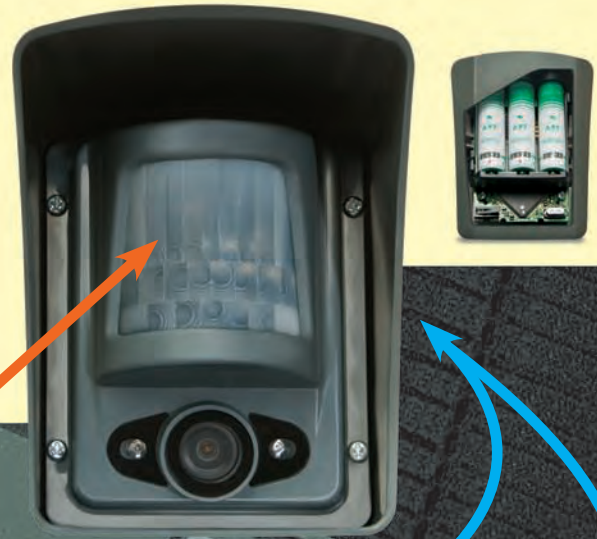

Guarantee protection for your home,
business and other locations.

VIDEOFIED™ gives you:

- > Quick response
- > Better security
- > Added value